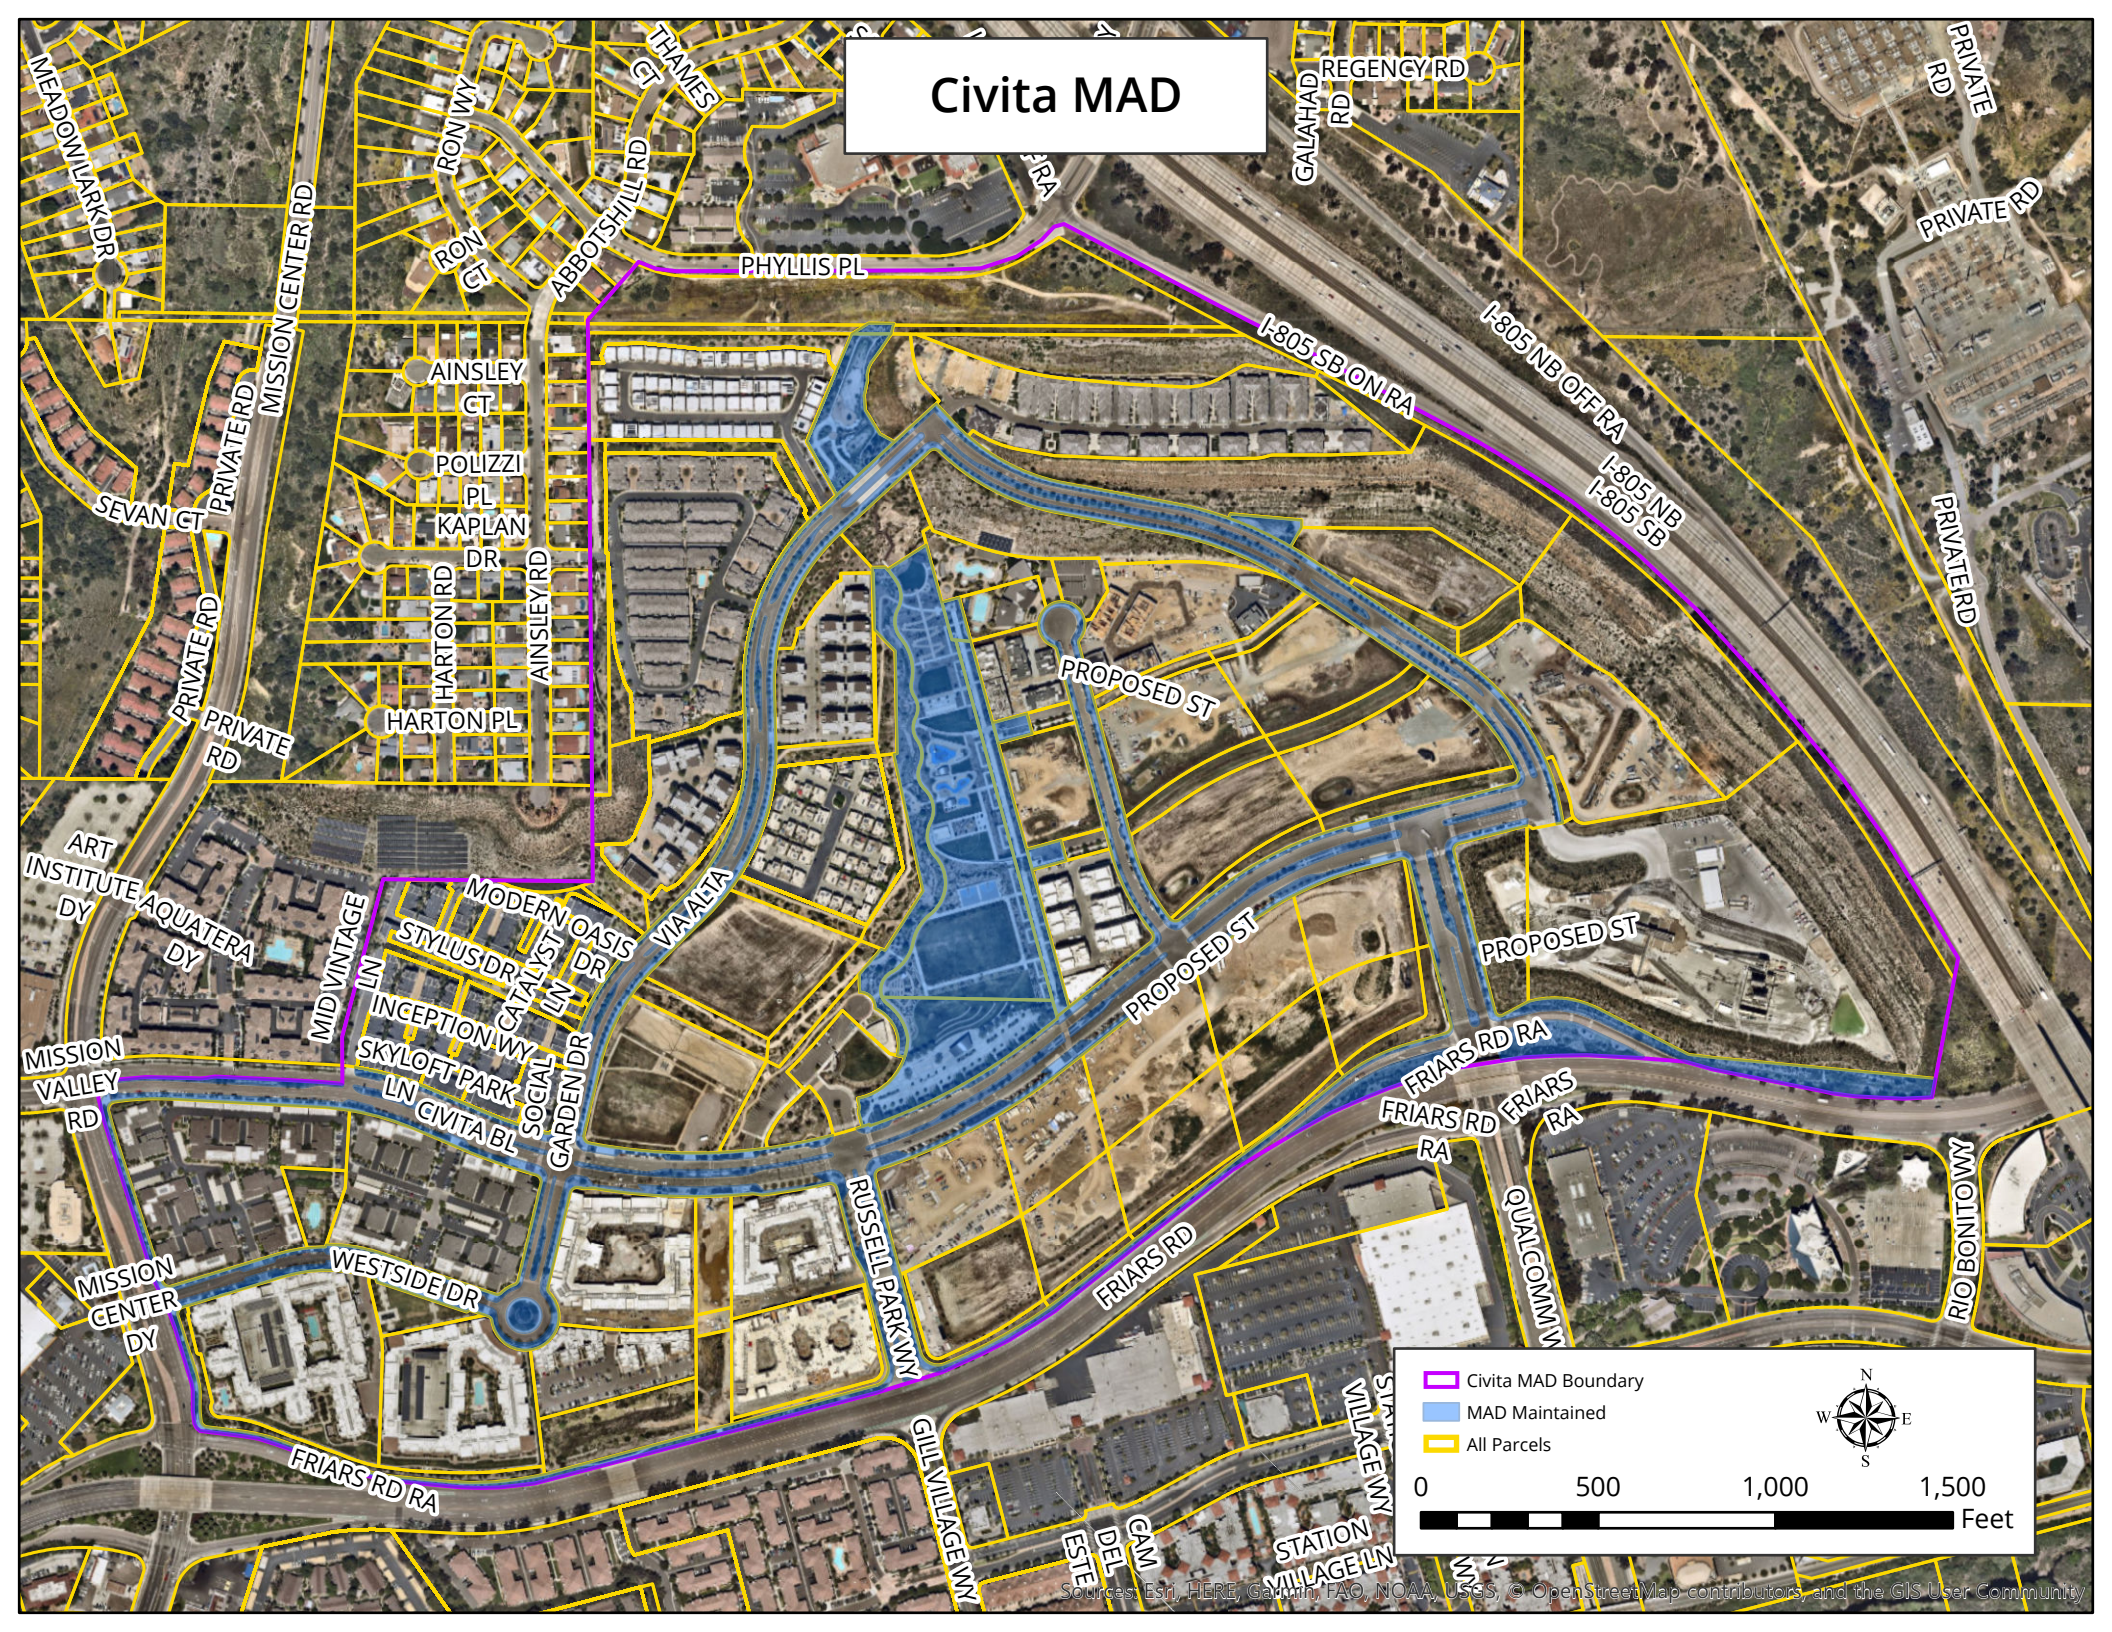

Civita MAD

Legend

- Civita MAD Boundary
- MAD Maintained
- All Parcels

Scale

0 500 1,000 1,500 Feet

North Arrow

N
W E
S

Civita MAD

Legend

- Civita MAD Boundary
- MAD Maintained
- All Parcels

0 500 1,000 1,500 Feet