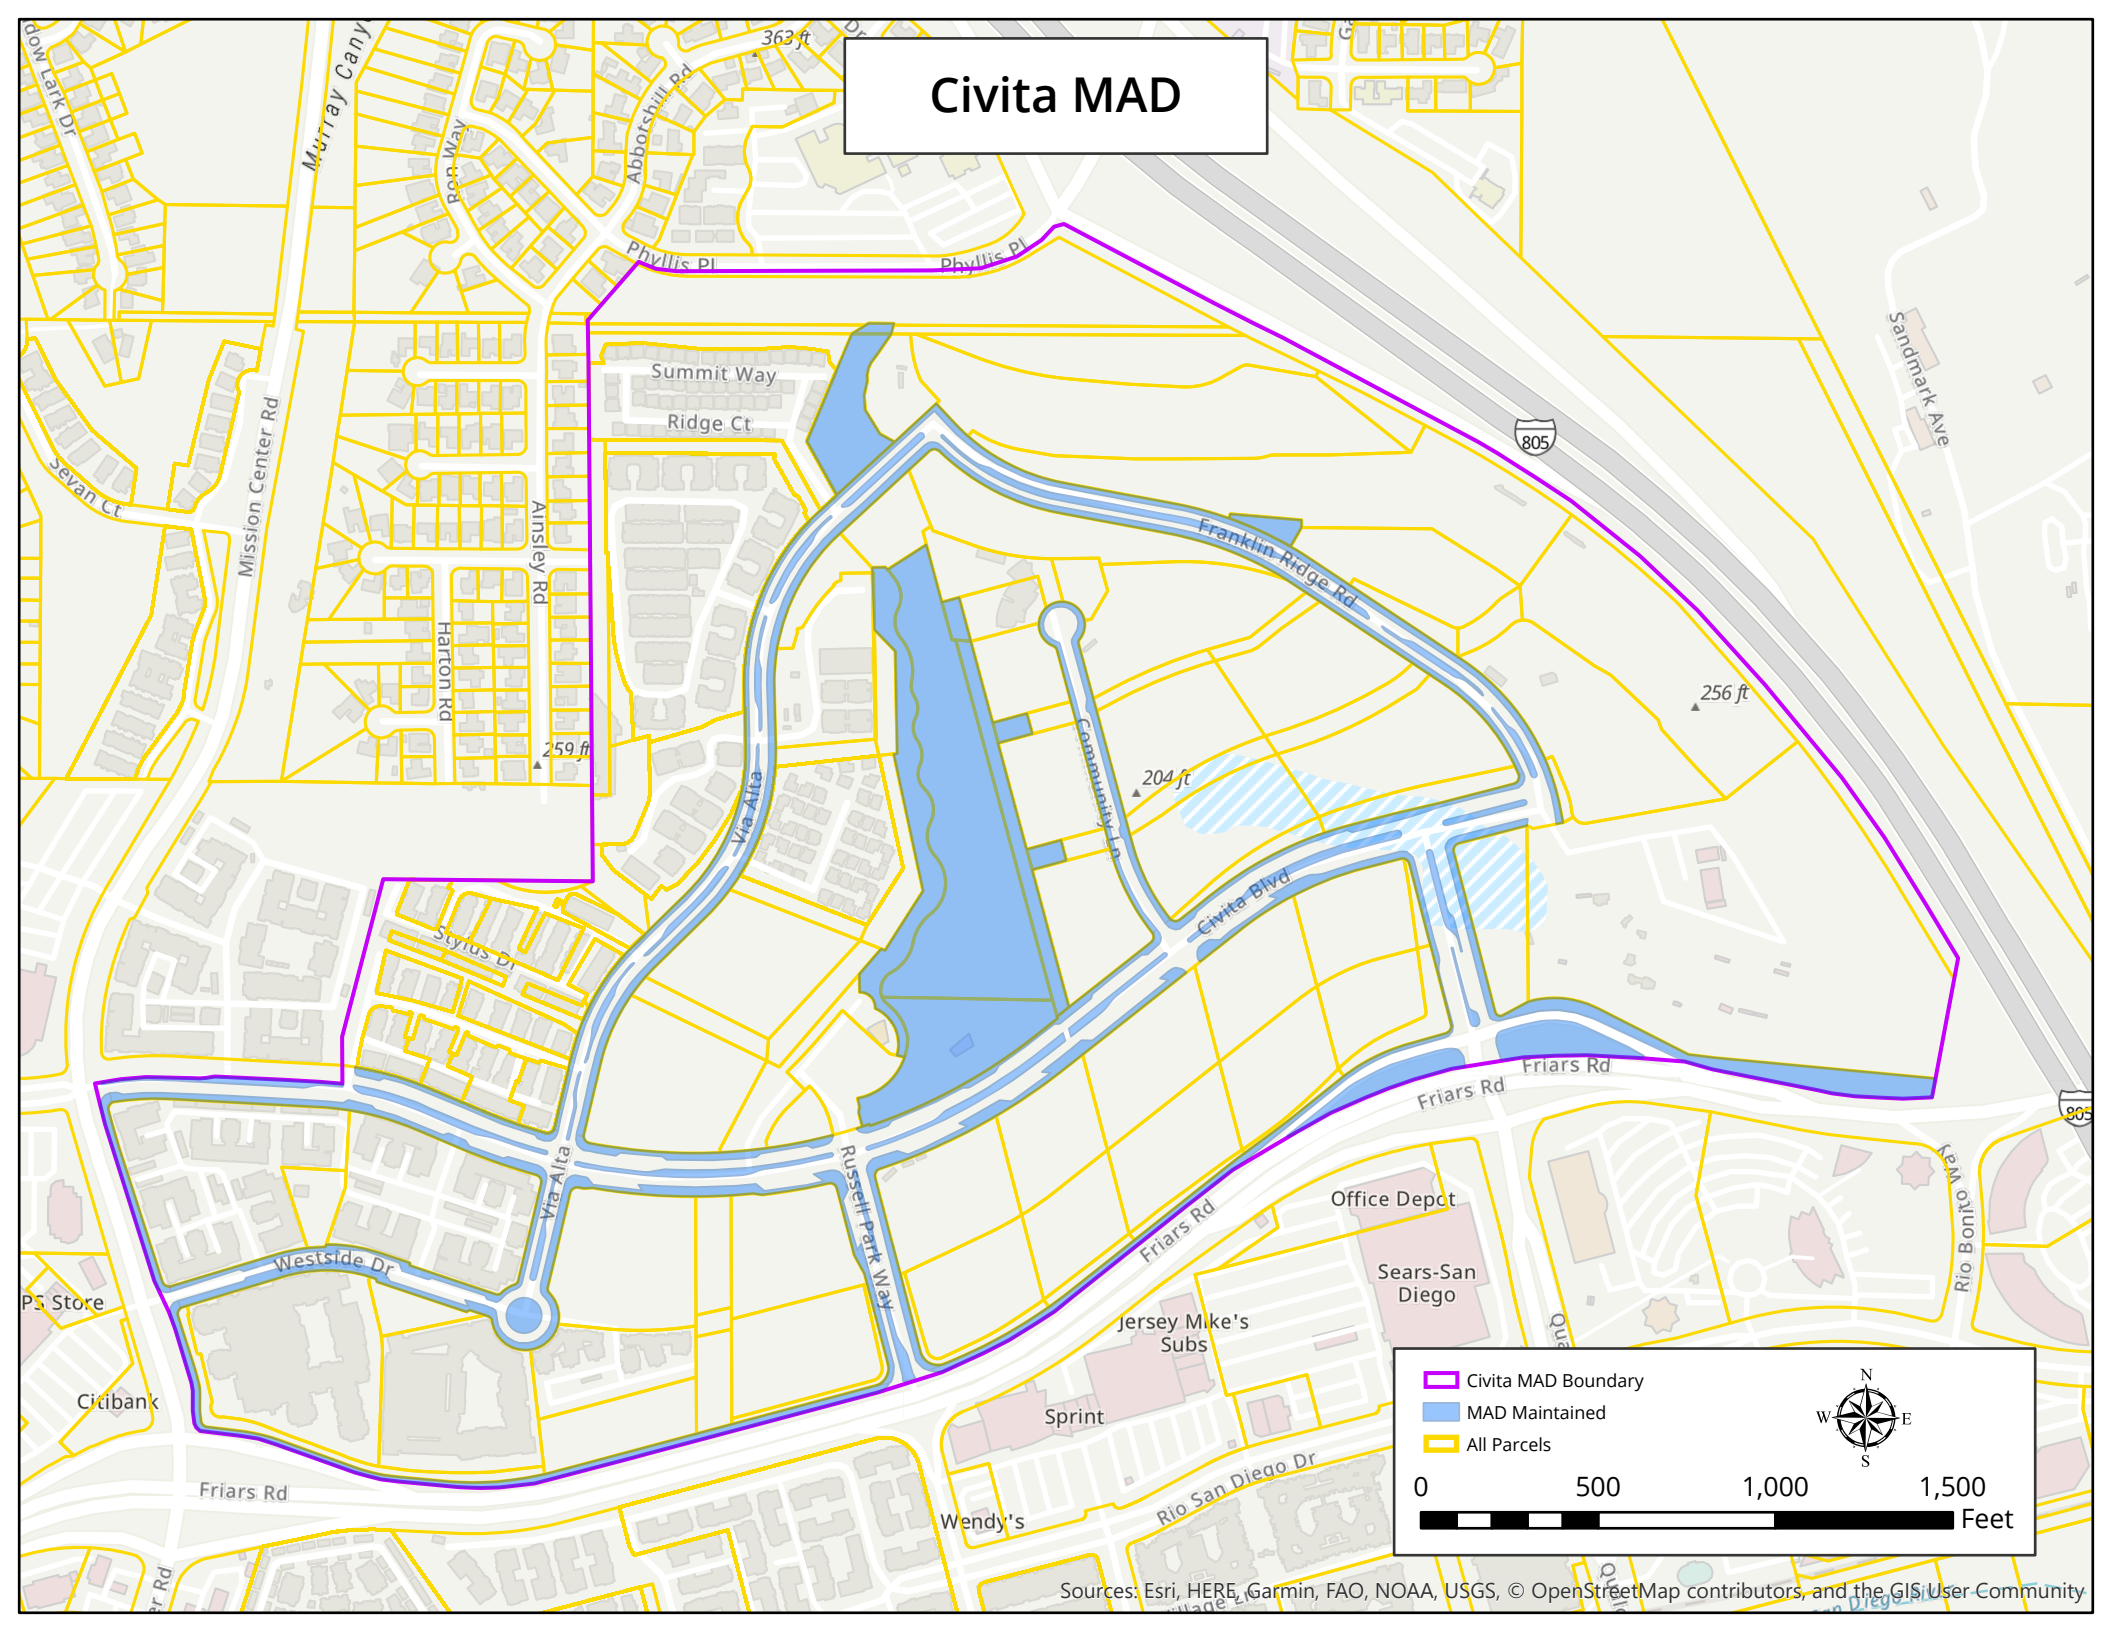

Civita MAD

Legend

- Civita MAD Boundary
- MAD Maintained
- All Parcels

Scale

0 500 1,000 1,500 Feet

North Arrow

N
W E
S

Civita MAD

Legend

- Civita MAD Boundary
- MAD Maintained
- All Parcels

0 500 1,000 1,500 Feet